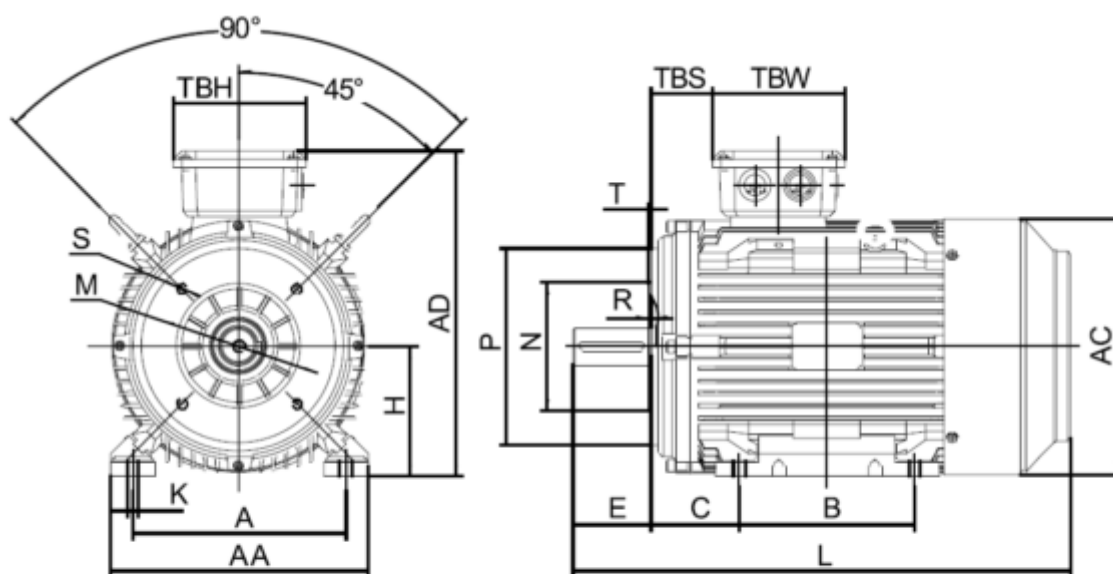

Data Sheet

Article number: 250300110416

Description: Kleedrive T3C 90S-4 1.1KW 1400 rpm
3x230/400V 50HZ IP55 B34 Eff=84,1%

Measures

A = 140	F = 8	P = 140
AA = 178	G = 20	R = 0
AC = Ø176	H = 90	S = -
AD = 231	HD = 141	T = M8
B = 100	K = Ø10	TBH = 114
C = 56	L = 320	TBS = 49
D = Ø24	M = 115	TBW = 114
E = 50	N = 95	