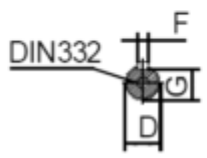

Data Sheet

Article number: 250300110416

Description: Kleedrive T3C 90S-4 1.1KW 1400 rpm
3x230/400V 50HZ IP55 B34 Eff=84,1%

Measures

A = 140	F = 8	P = 140
AA = 178	G = 20	R = 0
AC = Ø176	H = 90	S = -
AD = 231	HD = 141	T = M8
B = 100	K = Ø10	TBH = 114
C = 56	L = 320	TBS = 49
D = Ø24	M = 115	TBW = 114
E = 50	N = 95	